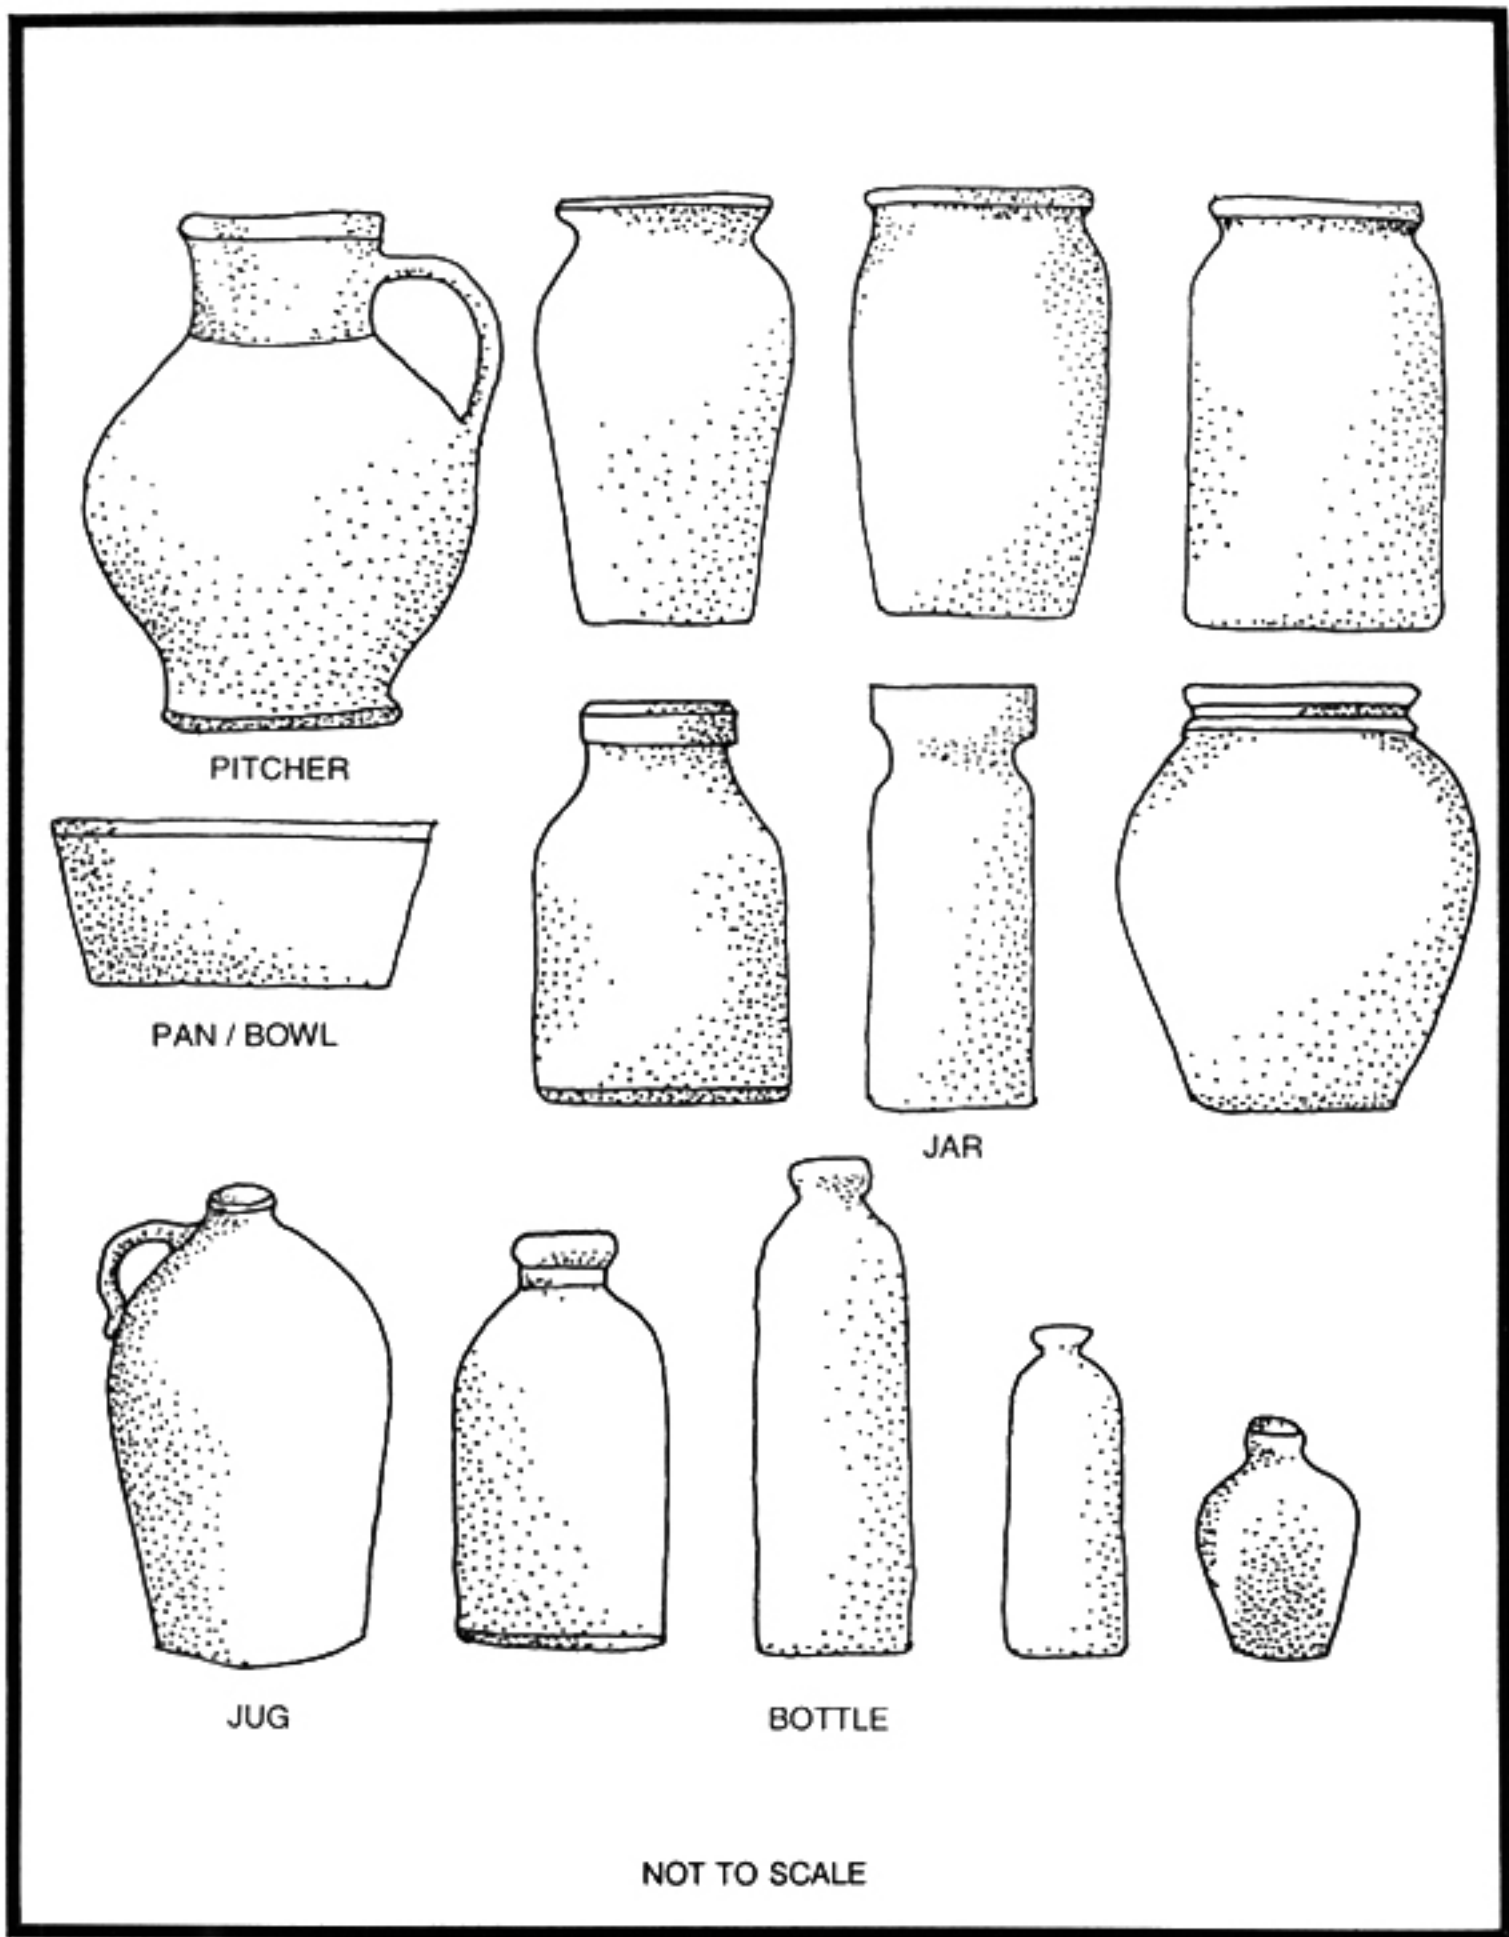

Figure 25. Drawing of representative rim profiles from the Pawley assemblage

Pan - Open vessel with straight or outflaring sides. The rim is usually as wide or wider than the base, usually does not have handles.

Pitcher - Bulbous bodied vessel with a cylindrical neck that includes a spout. The base and neck of the vessel are narrower than the body. A strap handle is attached below the rim and at the widest point of the body.

Figure 23. Drawing of Mr. Pawley's vessel shapes